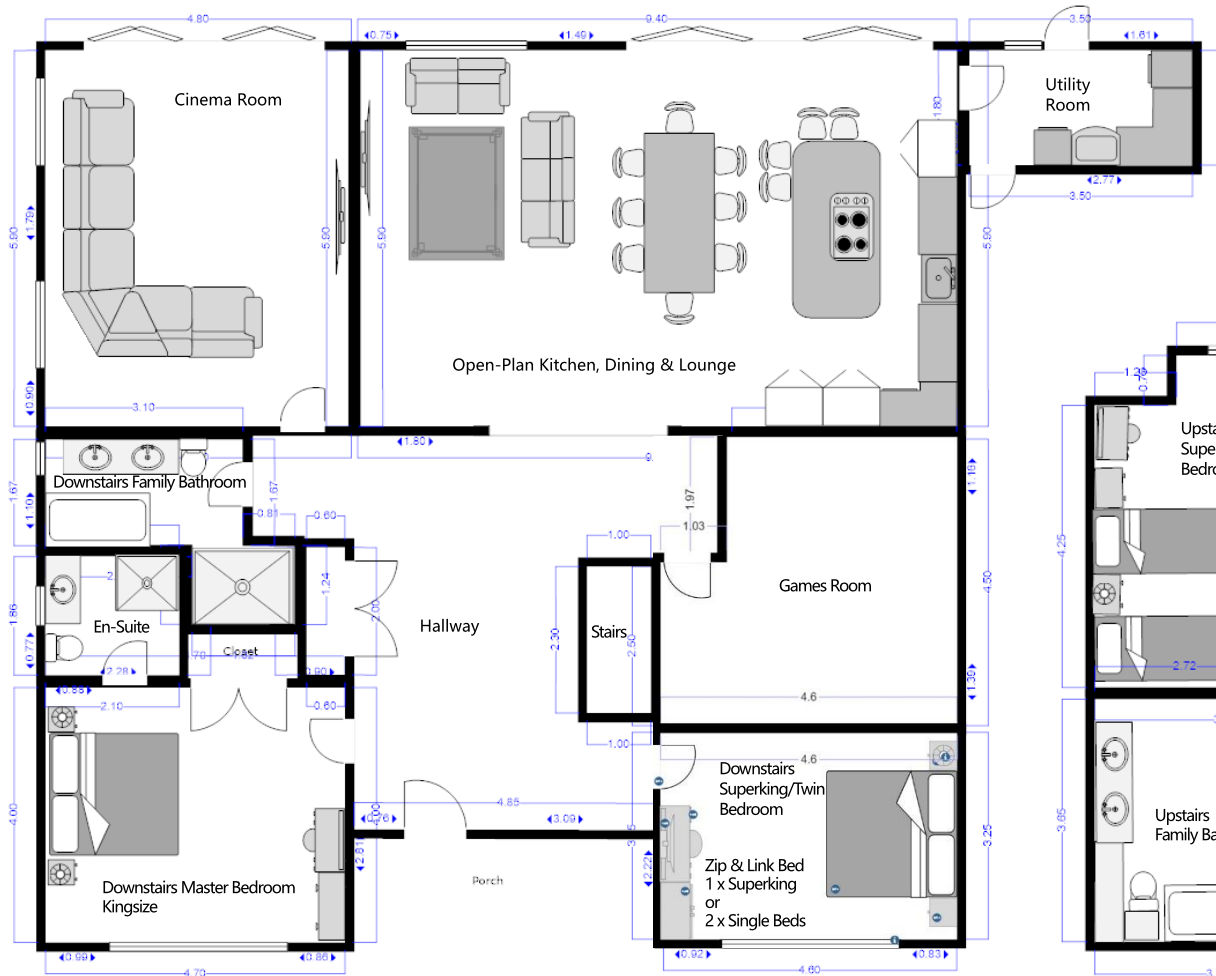

Ground floor

- Kingsize Bedroom with En-Suite
- Superking/Twin Bedroom
- Family Bathroom
- Cinema Room
- Open-Plan Family Kitchen/Dining/Lounge Area
- Utility Room

First Floor

- Master Superking Bedroom with Walk-through Wardrobes and En-Suite
- Double Bedroom
- Twin or Superking Bedroom
- Family Bathroom

There are 3 futons (single/small double) at the property. These can be moved and placed in any bedroom. Please note these are suited for small children only