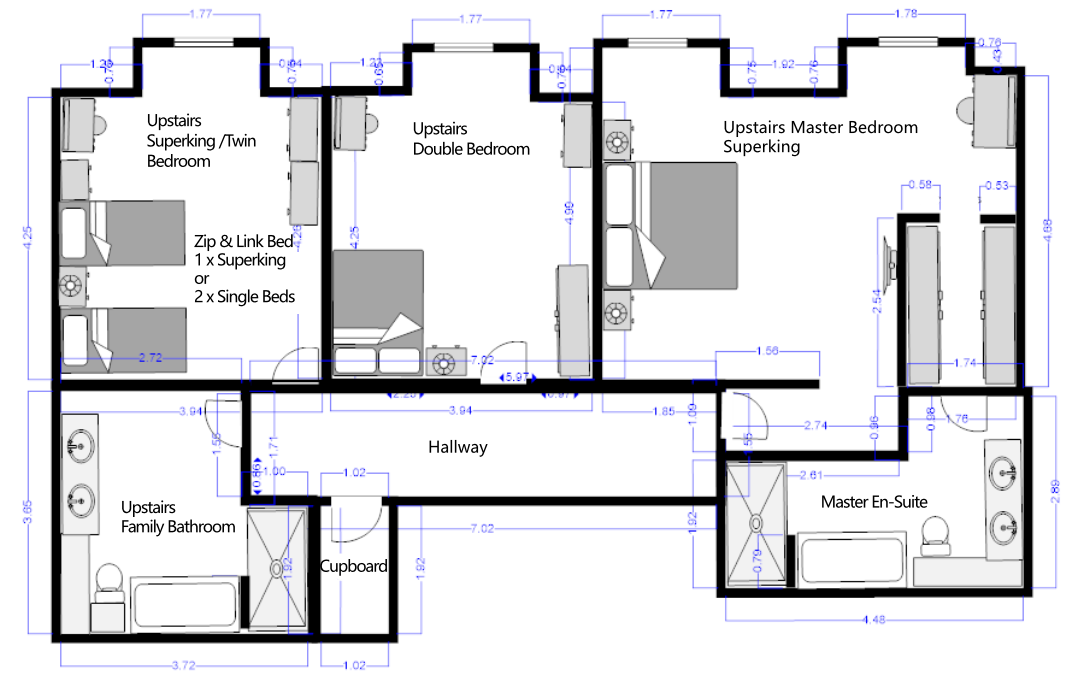

Ground floor

- Kingsize Bedroom with En-Suite
- Superking/Twin Bedroom
- Family Bathroom
- Cinema Room
- Open-Plan Family Kitchen/Dining/Lounge Area
- Utility Room

First Floor

- Master Superking Bedroom with Walk-through Wardrobes and En-Suite
- Double Bedroom
- Twin or Superking Bedroom
- Family Bathroom

There are 3 futons (single/small double) at the property. These can be moved and placed in any bedroom. Please note these are suited for small children only