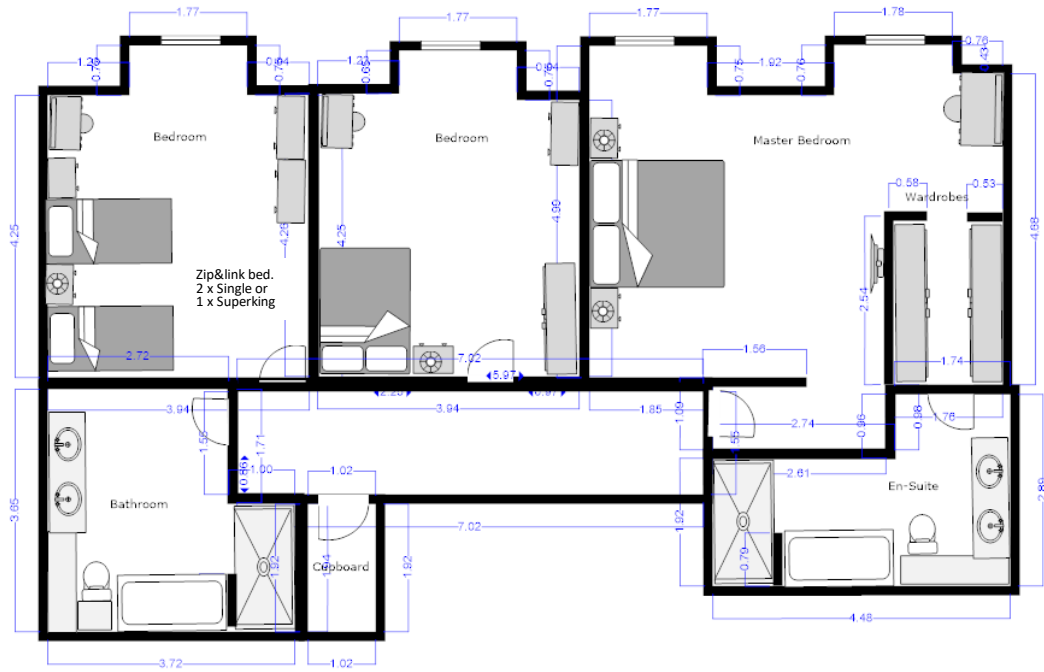

Ground floor

- Kingsize Bedroom with En-Suite
- Superking Bedroom
- Family Bathroom
- Cinema Room
- Open-Plan Family Kitchen/Dining/Lounge Area
- Utility Room

First Floor

- Master Superking Bedroom with Walk-through Wardrobes and En-Suite
- Double Bedroom
- Twin or Superking Bedroom
- Family Bathroom

There are 3 futons (single/small double) located -Master Bedroom, -Kingsize Bedroom, - Superking Bedroom. These can be moved and placed in any bedroom.