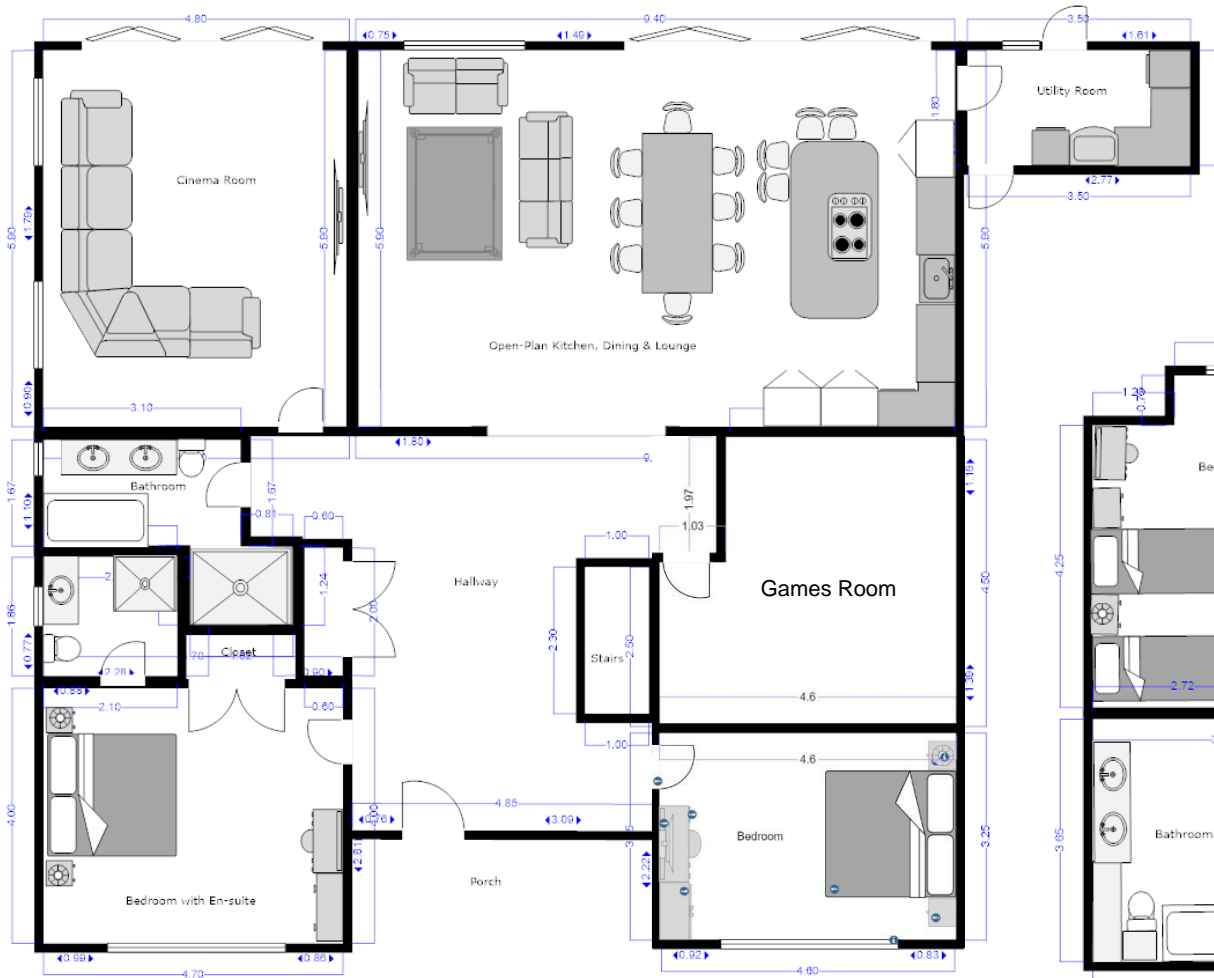

Ground floor

- Kingsize Bedroom with En-Suite
- Superking Bedroom
- Family Bathroom
- Cinema Room
- Open-Plan Family Kitchen/Dining/Lounge Area
- Utility Room

First Floor

- Master Superking Bedroom with Walk-through Wardrobes and En-Suite
- Double Bedroom
- Twin or Superking Bedroom
- Family Bathroom

There are 3 futons (single/small double) located -Master Bedroom, -Kingsize Bedroom, - Superking Bedroom. These can be moved and placed in any bedroom.